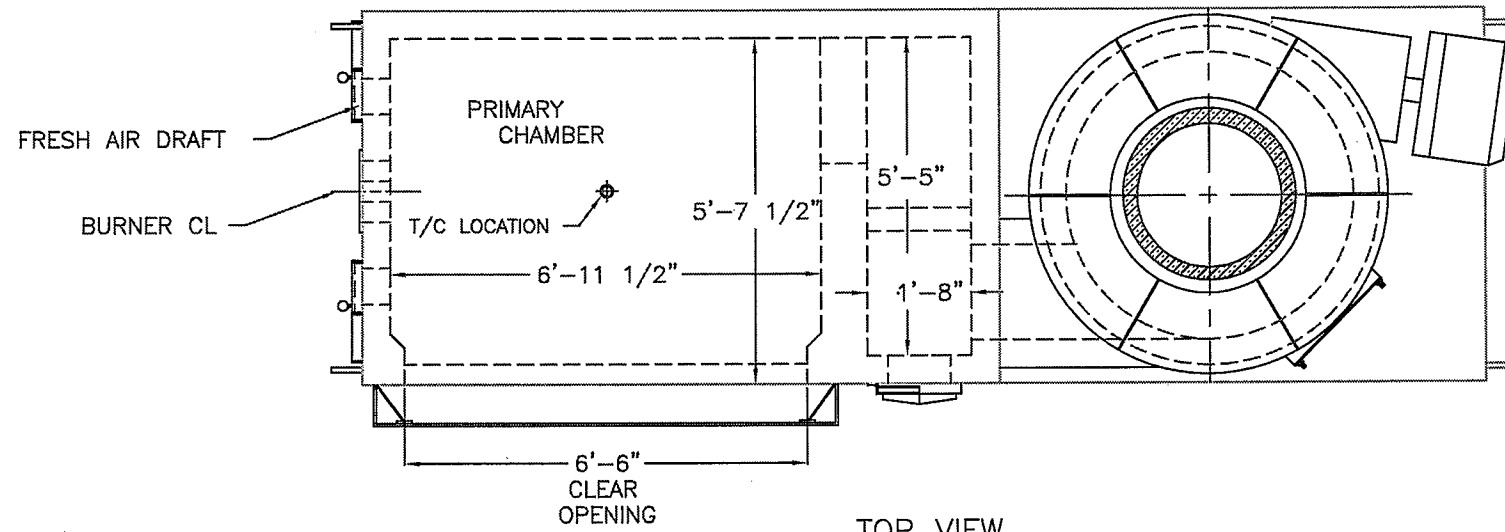

SIDE VIEW

TOP VIEW

MODEL G-466 H.T. WIRE FURNACE

FRONT VIEW

NOTE:
ALL DIMENSIONS ARE APPROXIMATIONS
AND ARE SUBJECT TO CHANGE DURING
FABRICATION.

SALES PRESENTATION DRAWING		
CUSTOMER AND JOB NO.	BY	DATE
		12-8-07
DESCRIPTION	SCALE	FILE NAME
G-466 H.T. FURNACE	NTS	
REVISION DATE	BY	NOTES